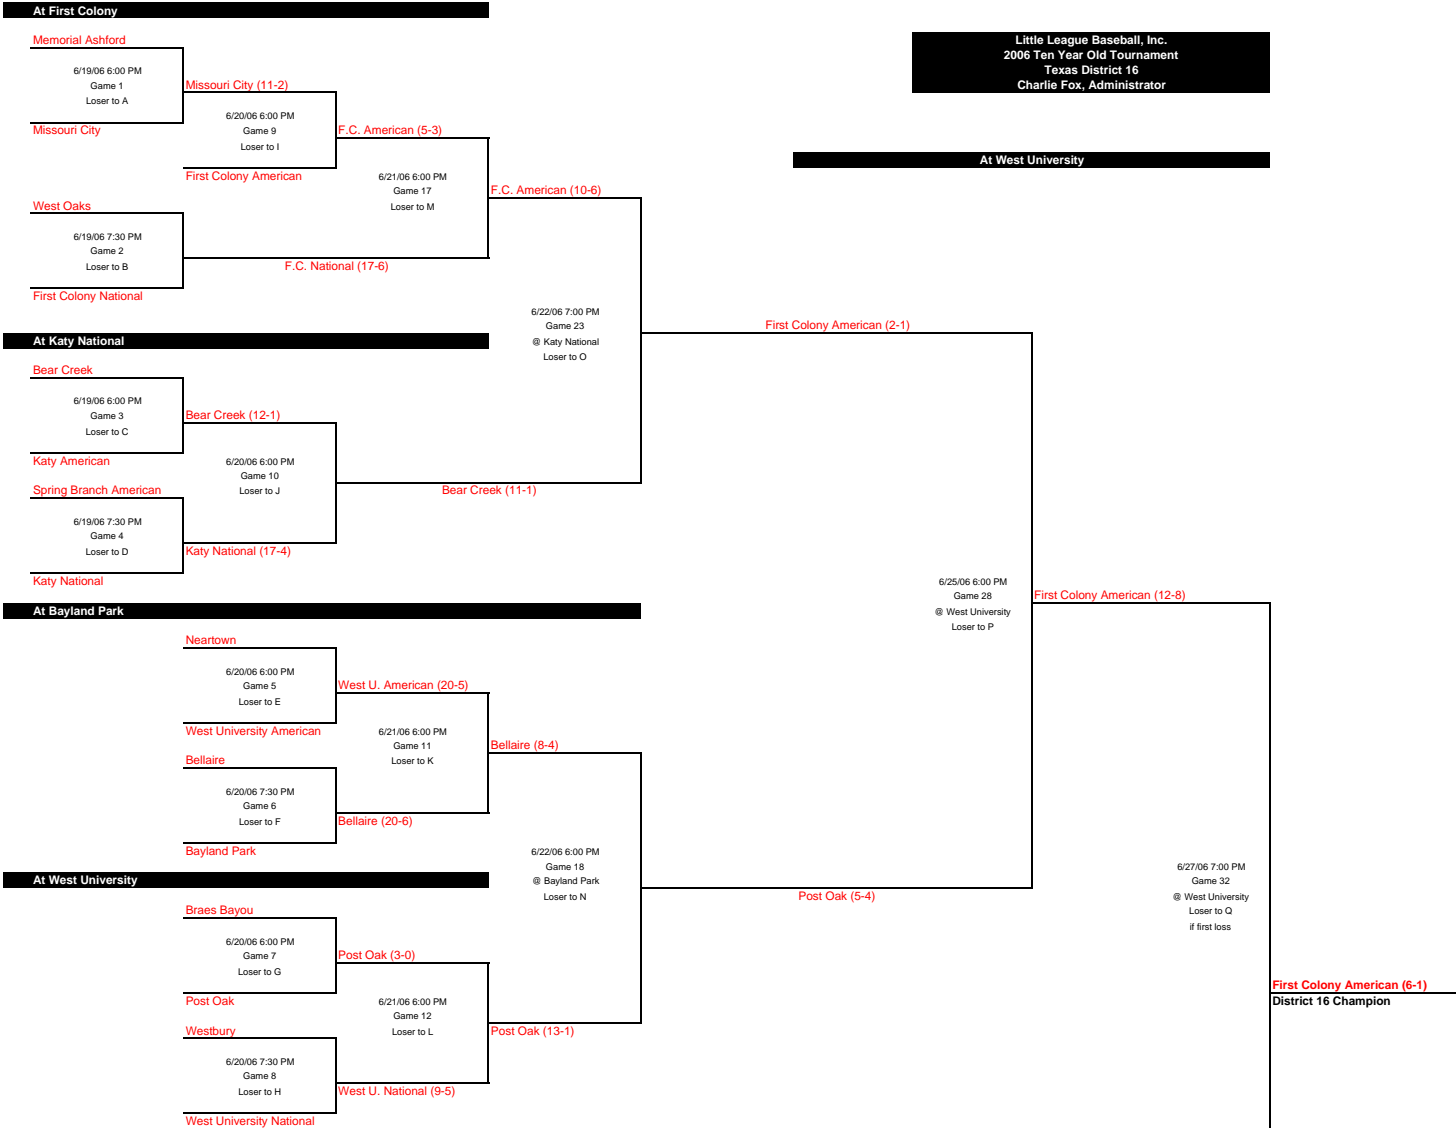

GAME TIMES AND LOCATIONS ARE SUBJECT TO CHANGE PLEASE CONTACT YOUR TEAM'S MANAGERS FOR THE LATEST INFORMATION

CHAMPIONSHIP BRACKET